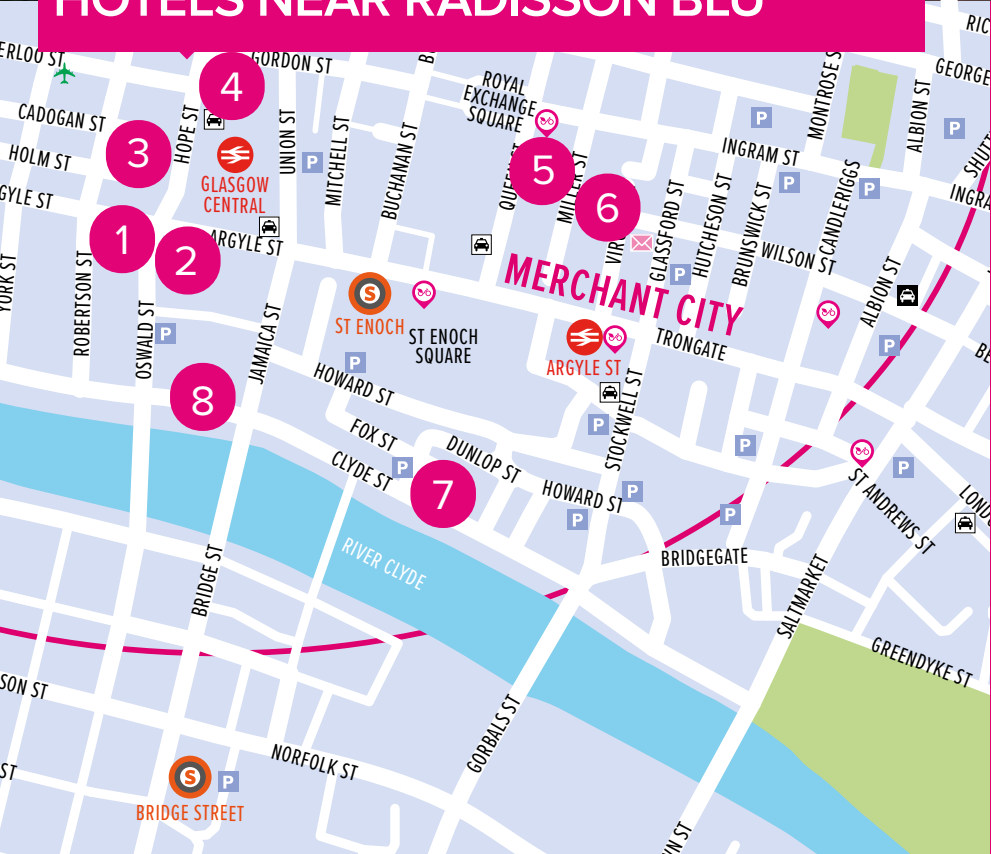

## HOTELS NEAR RADISSON BLU

- 1. Radisson Blu
- 2. Motel One
- 3. Yotel
- 4. voco by Grand Central
- 5. Travelodge Queen Street
- 6. Ibis Styles Glasgow Centre George Square
- 7. Clayton Hotel
- 8. Leonardo Hotel